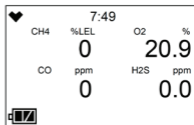

GX-3R Quick Reference Guide

Turn On

Press & Hold

**POWER
MODE**

Past Due Bump/CAL

To Bump / CAL

**POWER
MODE**

Confirm & Use

AIR

**Normal
Operation**

After brief
warm-up period

Fresh Air

Press & Hold

AIR

Turn Off

Press & Hold