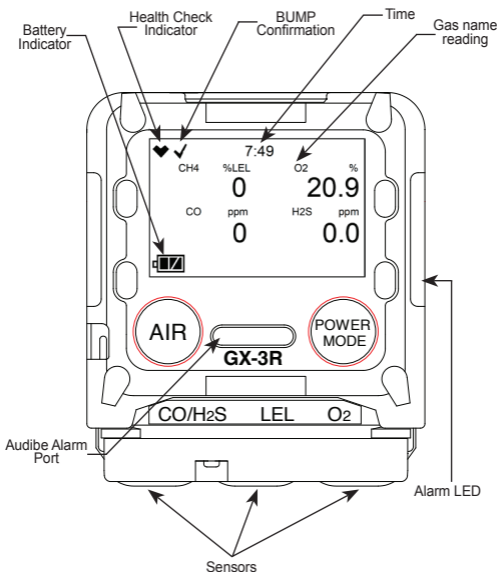

GX-3R Quick Reference Guide

Turn On

Press & Hold

**POWER
MODE**

Past Due Bump/CAL

To Bump / CAL

**POWER
MODE**

Confirm & Use

AIR

**Normal
Operation**

After brief
warm-up period

Fresh Air

Press & Hold

AIR

Turn Off

Press & Hold

**POWER
MODE**

GX-3R Quick Reference Guide

Scan QR code for
GX-3R Manual

RKI Instruments, Inc. 33248 Central Ave, Union City, CA 94587

Phone (510) 441-5656 • (800) 754-5165 • www.rkiinstruments.com

190422/1000