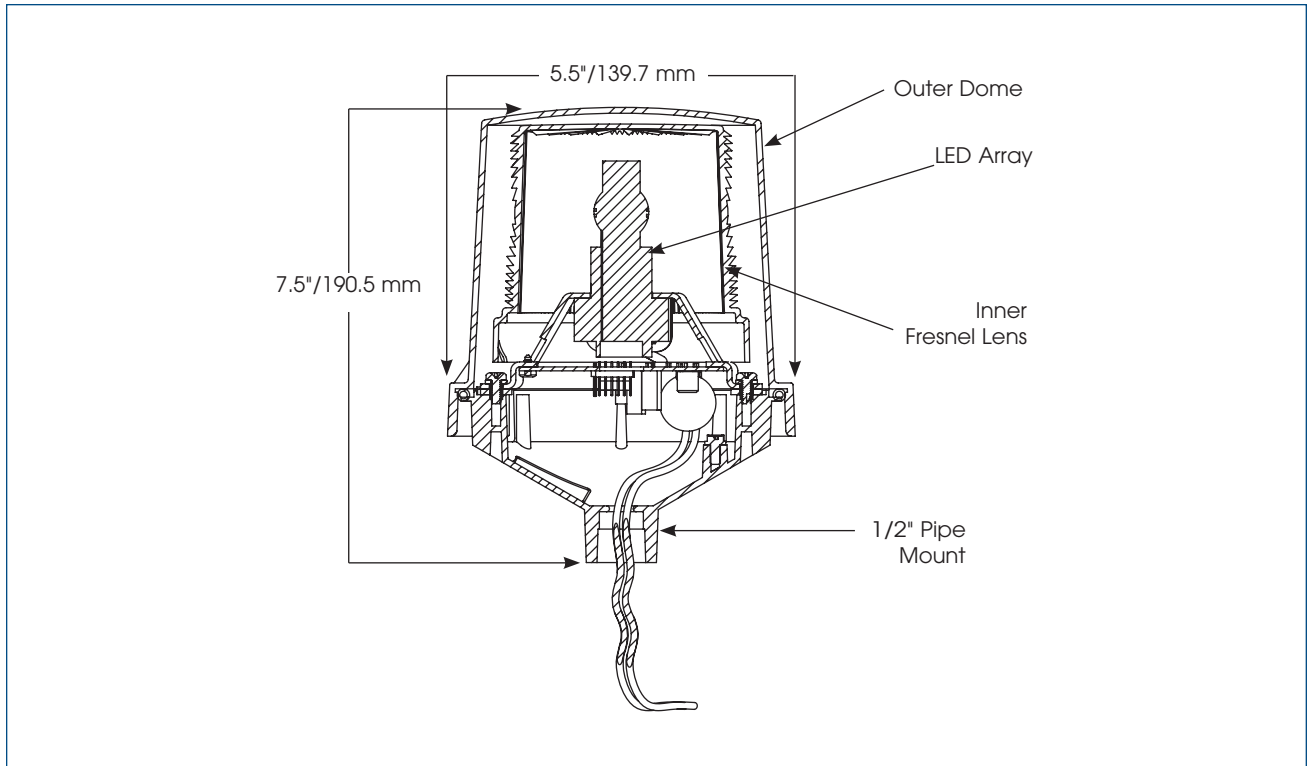

ELECTRARAY® HAZARDOUS LOCATION LED LIGHT (225XL)

SPECIFICATIONS

Lamp Life:	60,000 Hours	60,000 Hours
Light Source:	LED Array	LED Array
Operating Temperature:	-58°F to 150°F	-50°C to 66°C
Net Weight:	3.2 lbs.	1.5 kg
Shipping Weight:	4.0 lbs.	1.8 kg
Height:	7.5"	190.5 mm
Diameter:	5.5"	139.7 mm

HOW TO ORDER

- Specify model, voltage and color
- Please refer to Model Number Index 225XL beginning on page 370

REPLACEMENT PARTS

<i>Description</i>	<i>Part Number</i>	<i>Description</i>	<i>Part Number</i>
Exterior Dome, Clear	K8444D219C-04	PC Board Assembly, 24VAC/DC	K2005455A
Interior Lens, Amber	K8550292A-02	PC Board Assembly, 120/240VAC	K2005416A
Interior Lens, Blue	K8550292A-01	LED Lamp, Amber	K147169A-06
Interior Lens, Clear	K8550292A	LED Lamp, Blue	K147169A-07
Interior Lens, Green	K8550292A-04	LED Lamp, Clear	K147169A-10
Interior Lens, Red	K8550292A-03	LED Lamp, Green	K147169A-08
		LED Lamp, Red	K147169A-09