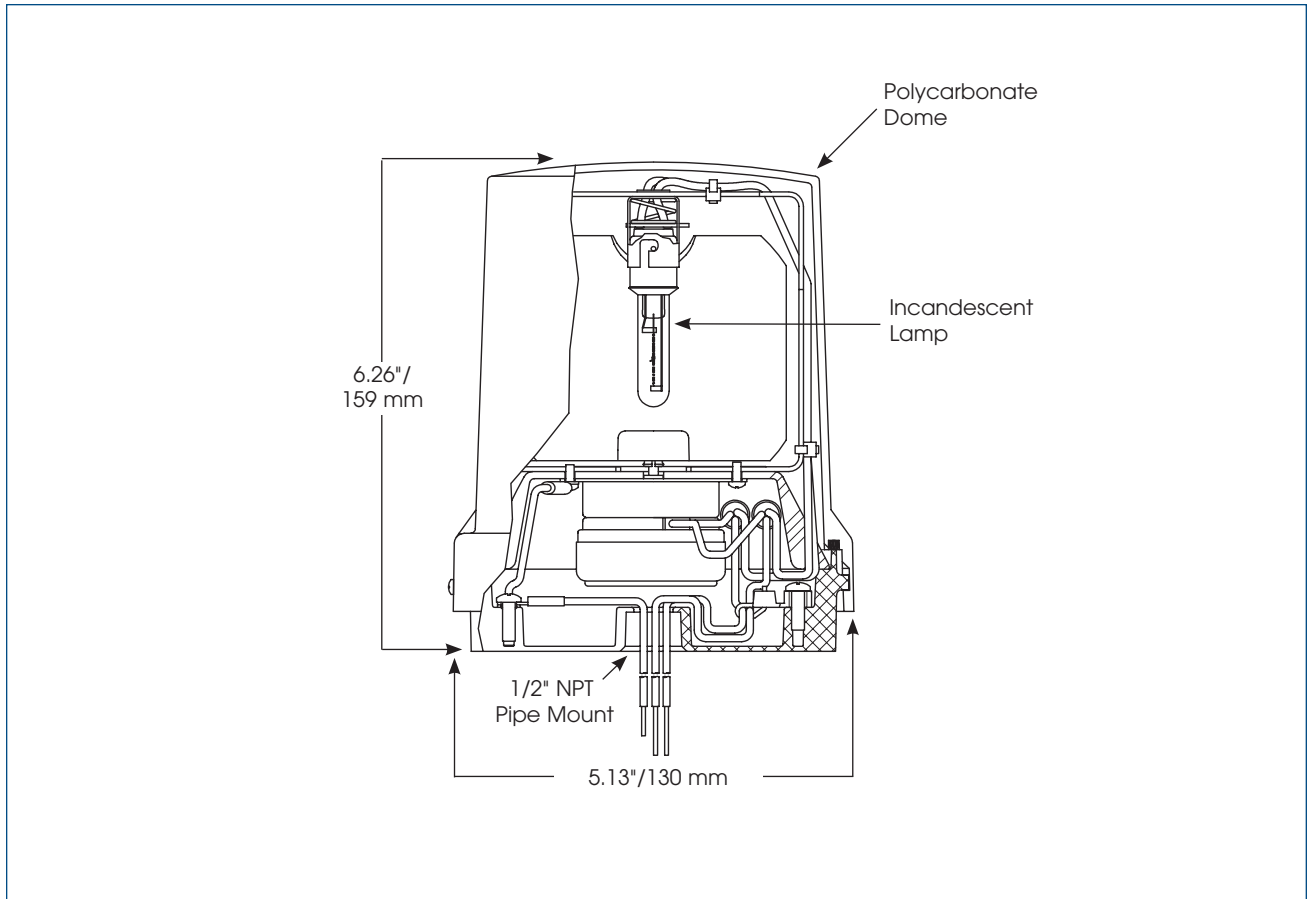

VITALITE® ROTATING WARNING LIGHT (121S)

SPECIFICATIONS

Light Source:	Incandescent	Incandescent
Operating Temperature:	-31°F to 150°F	-35°C to 66°C
Net Weight:	2.0 lbs.	0.91 kg
Shipping Weight:	2.1 lbs.	0.96 kg
Height:	6.26"	159.0 mm
Diameter:	5.13"	130.0 mm

HOW TO ORDER

- Specify model, voltage and color
- Optional Accessories:
  Corner Bracket (LCMB2)
  Wall Bracket (LWMB2)
- Please refer to Model Number Index 121S beginning on page 369

REPLACEMENT PARTS

<u>Description (Current Series)</u>	<u>Part Number</u>	<u>Description (Older Series)</u>	<u>Part Number</u>
Dome, Amber, Series C	K8444357A-02	Motor, 120VAC	K8241A030-03
Dome, Blue, Series C	K8444357A-01	Dome, Amber, Series A and B	K8444B019A-12
Dome, Clear, Series C	K8444357A	Dome, Blue, Series A and B	K8444B019A-13
Dome, Green, Series C	K8444357A-04	Dome, Clear, Series A and B	K8444B019A-14
Dome, Magenta, Series C	K8444357A-05	Dome, Green, Series A and B	K8444B019A-15
Dome, Red, Series C	K8444357A-03	Dome, Magenta, Series A and B	K8444B019A-17
Incandescent Lamp, 120V, Krypton Series C	K8107251A	Dome, Red, Series A and B	K8444B019A-11
		Incandescent Lamp, 120V, Series A and B	K8107181A