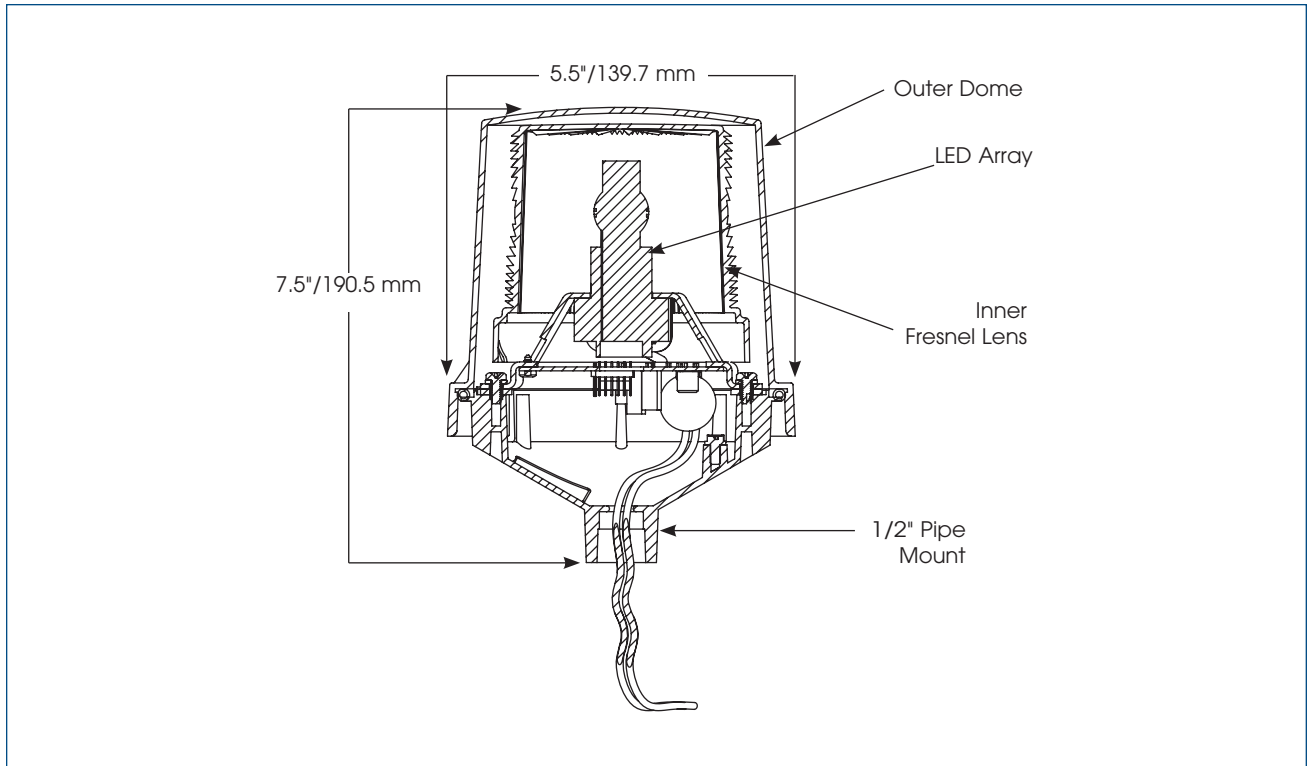

## ELECTRARAY® HAZARDOUS LOCATION LED LIGHT (225XL)

### SPECIFICATIONS

Lamp Life:	60,000 Hours	60,000 Hours
Light Source:	LED Array	LED Array
Operating Temperature:	-58°F to 150°F	-50°C to 66°C
Net Weight:	3.2 lbs.	1.5 kg
Shipping Weight:	4.0 lbs.	1.8 kg
Height:	7.5"	190.5 mm
Diameter:	5.5"	139.7 mm

### HOW TO ORDER

- Specify model, voltage and color
- Please refer to Model Number Index 225XL beginning on page 370

### REPLACEMENT PARTS

<i><b>Description</b></i>	<i><b>Part Number</b></i>	<i><b>Description</b></i>	<i><b>Part Number</b></i>
Exterior Dome, Clear	K8444D219C-04	PC Board Assembly, 24VAC/DC	K2005455A
Interior Lens, Amber	K8550292A-02	PC Board Assembly, 120/240VAC	K2005416A
Interior Lens, Blue	K8550292A-01	LED Lamp, Amber	K147169A-06
Interior Lens, Clear	K8550292A	LED Lamp, Blue	K147169A-07
Interior Lens, Green	K8550292A-04	LED Lamp, Clear	K147169A-10
Interior Lens, Red	K8550292A-03	LED Lamp, Green	K147169A-08
		LED Lamp, Red	K147169A-09